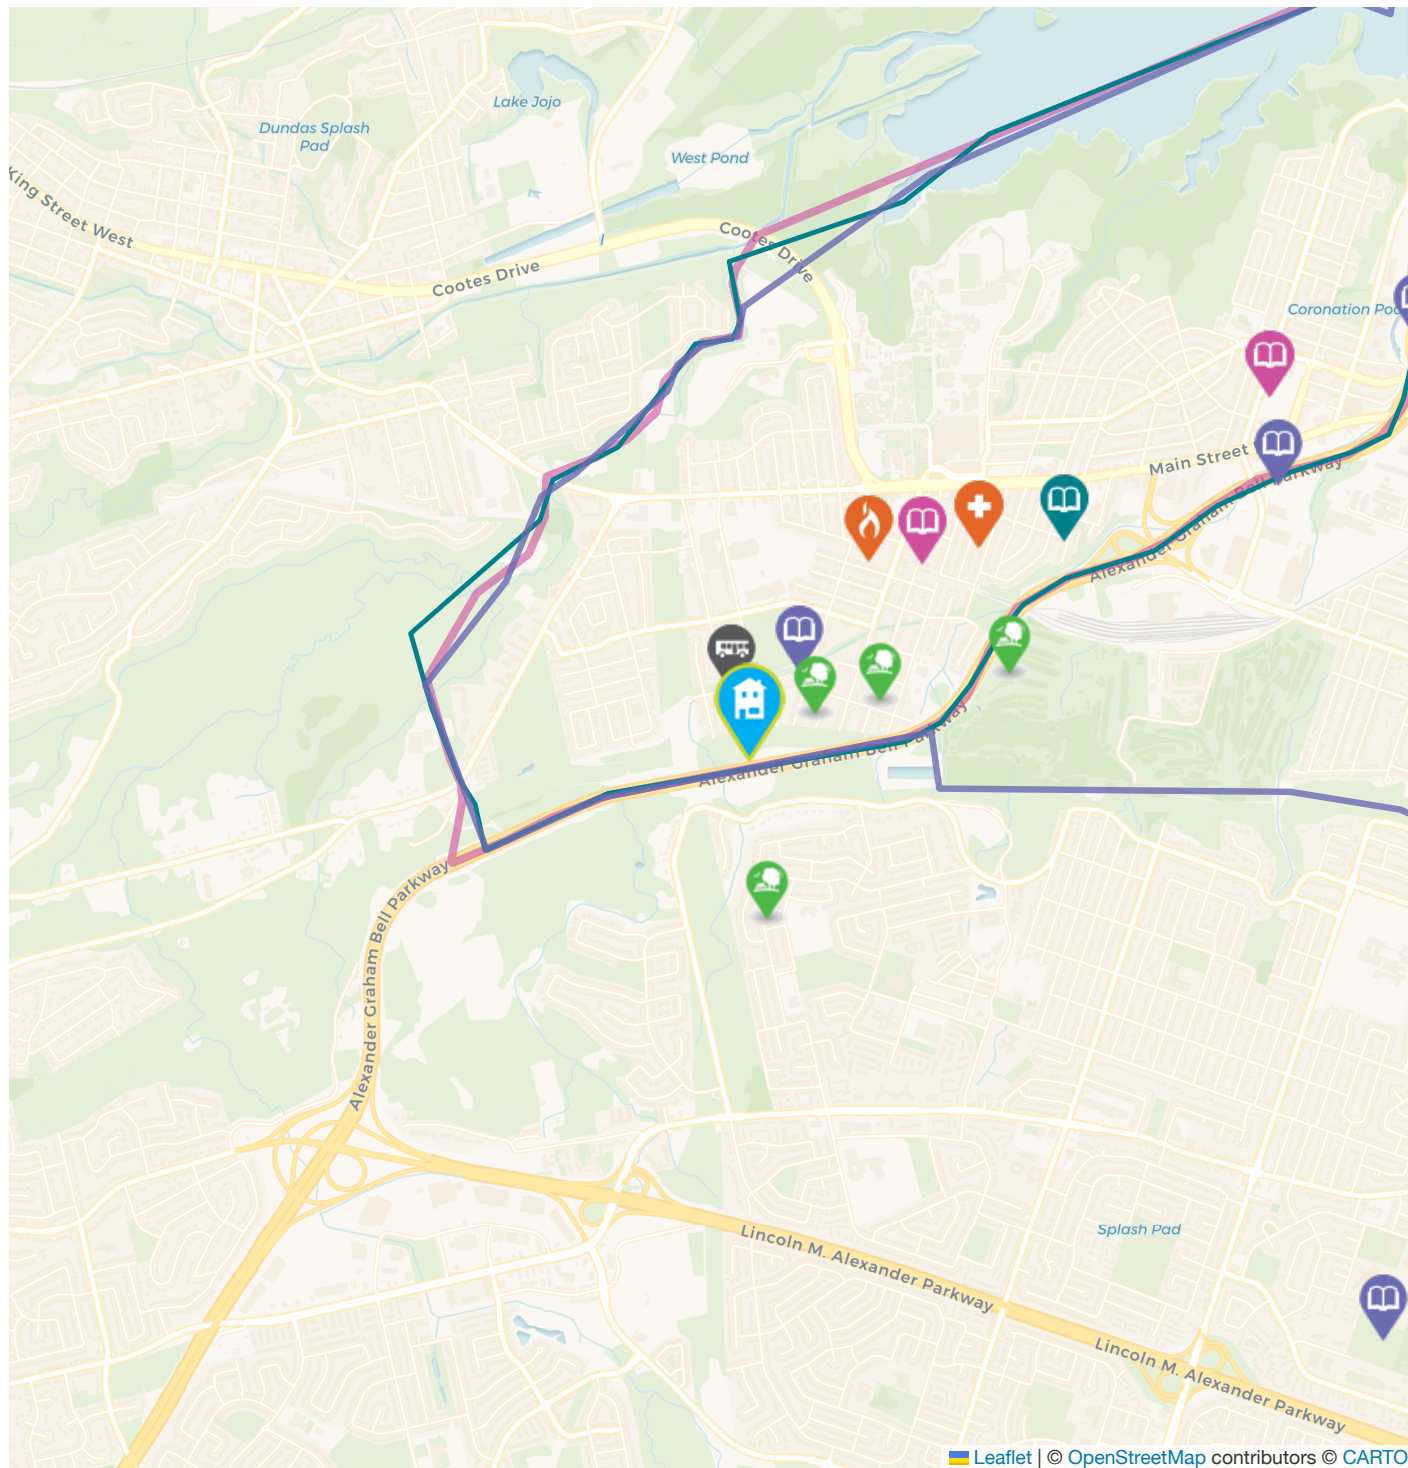

### The nearest rail transit stop is Hamilton GO Centre

4.94 KM away

<https://www.gotransit.com/en/stations-stops-parking/find-a-station-or-stop/results?stationCode=HA>

### The nearest street-level transit stop is Whitney At Ewen

about a 2 minute walk - 0.17 KM

<http://www.hamilton.ca/hsr-bus-schedules-fares>

### The nearest fire station is Hamilton Fire Station 10

0.92 KM away

**Address** 1455 Main Street West, Hamilton, ON L8S

<https://www.hamilton.ca/emergency-services/fire>

### The nearest police facility is Central Station

5.5 KM away

**Address** 155 King William St, Hamilton, ON L8R 1A7, Canada

<https://hamiltonpolice.on.ca/>

Leaflet | © OpenStreetMap contributors © CARTO

- Elementary Schools
- Middle Schools
- High Schools
- Transit
- Safety
- Elementary Attendance Zone
- Middle Attendance Zone
- High Attendance Zone
- Parks